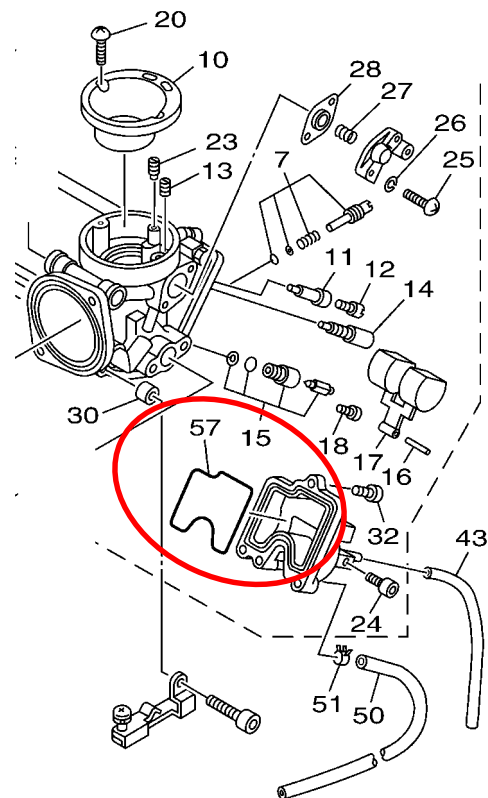

PARTS NEWS

Date: March, 2, 2007

News No. PE0-MC-070024(1/2)

Signature: K.Otsuka

Cause ☐ Revision Notice ☐ Correction ☒ Sales Unit Change ☐ Others

Model	TDM850 (See the "List of Models and CATALOGUE No's below.")
Subject	PARTS CATALOGUE CORRECTIONS
CATALOGUE NO.	See the "List of Models and CATALOGUE No's below."
Time of YPEC Revision	Text, Illustration --> Mar./20/2007 PDF Replace --> Mar./20/2007 (YPEC = Yamaha Parts Electrical Catalogue = Website parts catalogue)

FIG. 10 CARBURETOR

1. LIST CORRECTION

Fig.No-Ref.No.	Part/No.	NEW Part/No.	PART NAME	Q'TY	REMARKS
10- 1	4TX-14900-40	--->	CARBURETOR ASSY	1	
10-57	-	4TX-14562-00	.. O-RING	1	*Added parts

* These changes are applied from initial production.

2. ILLUSTRATION CORRECTION

(INCORRECT)

(CORRECT)

Thank you very much for your cooperation.

Parts
Manager
Check

Service
Manager
Check

Parts
Manager
File

YAMAHA MOTOR CO.,LTD
2500 Shingai Iwata Shizuoka 438-8501.Japan
Technical Publication Dept.