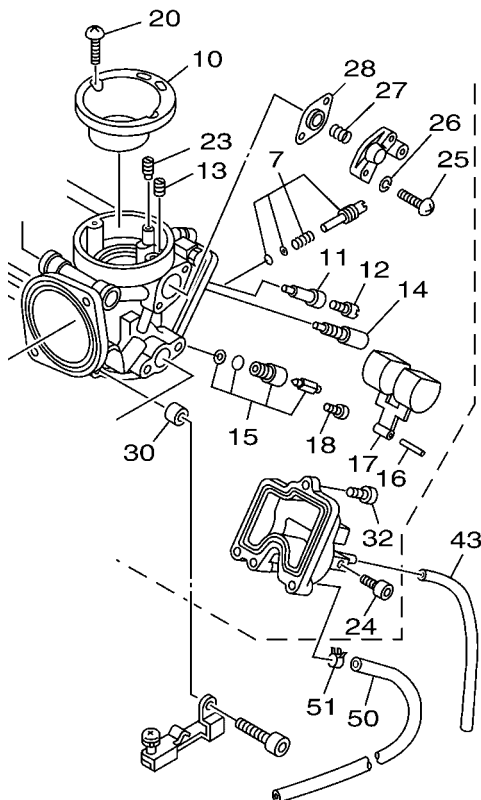

PARTS NEWS

Date: March, 2, 2007

News No. PE0-MC-070024(1/2)

Signature: K.Otsuka

Cause ☐ Revision Notice ☐ Correction ☒ Sales Unit Change ☐ Others

Model	TDM850 (See the "List of Models and CATALOGUE No's below.")
Subject	PARTS CATALOGUE CORRECTIONS
CATALOGUE NO.	See the "List of Models and CATALOGUE No's below."
Time of YPEC Revision	Text, Illustration --> Mar./20/2007 PDF Replace --> Mar./20/2007 (YPEC = Yamaha Parts Electrical Catalogue = Website parts catalogue)

FIG. 10 CARBURETOR

1. LIST CORRECTION

Fig.No-Ref.No.	Part/No.	NEW Part/No.	PART NAME	Q'TY	REMARKS
10- 1	4TX-14900-40	--->	CARBURETOR ASSY	1	
10-57	-	4TX-14562-00	.. O-RING	1	*Added parts

* These changes are applied from initial production.

2. ILLUSTRATION CORRECTION

(INCORRECT)